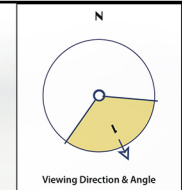

Photomontage